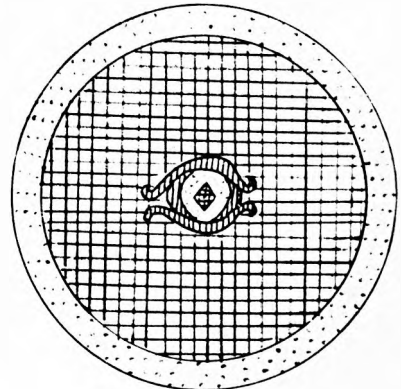

V.C.

P 903 / 93

Shields of Middle Earth

ROTHA MORDOR

Vert; in chief a Hunting Horn argent, in base a Horse courant of the second.

Sable; an eye gules within a bordure or

GONDOR

Sable; on a Mount vert, a Tree argent; in chief a Winged Saxon Crown; all surrounded by seven Mulletts also of the second.

DOJ ANROTH STEWARDS

Azure; a Chevronel argent between a Ship in full sail of the second and a Swan with wings elevated also of the second

A shield argent